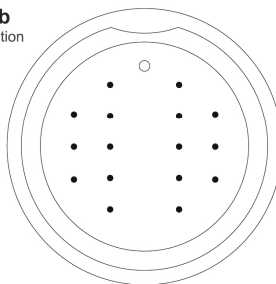

## INSIDE TUB VIEW - WILL VARY BY TUB DESIGN

Air Jet

Remote

Blower

**Oval bathtub**  
Sample jet configuration

with end drain

with center drain

**Round bathtub**  
Sample jet configuration

**Rectangular bathtub**  
Sample jet configuration

with end drain

with center drain

These diagrams are general representations. Jet placement may vary dependent on tub shape