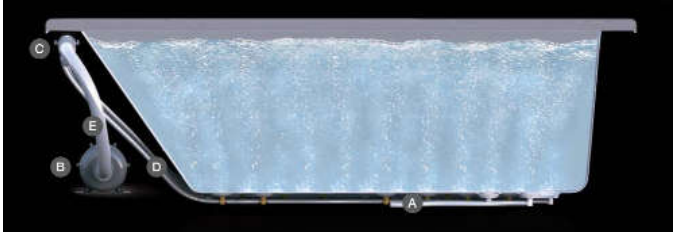

## Features:

- ▶ Poly-resin blend is the same color throughout
- ▶ Available in Matte or Gloss finish
- ▶ Rim is 1" thick
- ▶ No faucet holes
- ▶ Built-in overflow slot
- ▶ Includes white pop-up drain
- ▶ Includes built-in adjusters
- ▶ Tub is thoroughly inspected before shipment
- ▶ IAPMO Certified
- ▶ Angle slope of tub: 27°
- ▶ **New:** Air jet system now available, more info on page 2

# BATHTUB AIR JET KIT

Cat. No.  
AIR KIT 1, AIR KIT 2

- A** AIR JET - Bottom air jets for maximum bubble action.
- B** BLOWER - The heart of the massage system.
- C** MANIFOLD - Double back flow security prevention device.
- D** FLEXIBLE PVC HOISING - IAPMO certified.
- E** MAIN AIR INTAKE HOSE - High temperature and pressure resistant.

## Features:

- ▶ Cord for remote receiver module is 68"
- ▶ Electrical cord for blower is 34"
- ▶ Blower 12-1/2" x 7"
- ▶ 750 Watt blower motor operates system
- ▶ 300 Watt air heater warms air
- ▶ System powered by 120V
- ▶ 16 brass air jets placed in bottom of tub
- ▶ Each air jet has 24 holes
- ▶ Air jet caps available in white (AIR KIT 1) or black (AIR KIT 2)
- ▶ Includes 1 1/4" x 3' main air hose plus 1 1/4" x 9' extension hose
- ▶ Automatic system purge after each use
- ▶ Automatic safety timer turns off system after 20 minutes
- ▶ Includes water tight remote control
- ▶ Compatible with most acrylic, copper and resin tubs with no feet
- ▶ Not available with cast iron tubs or tubs with feet