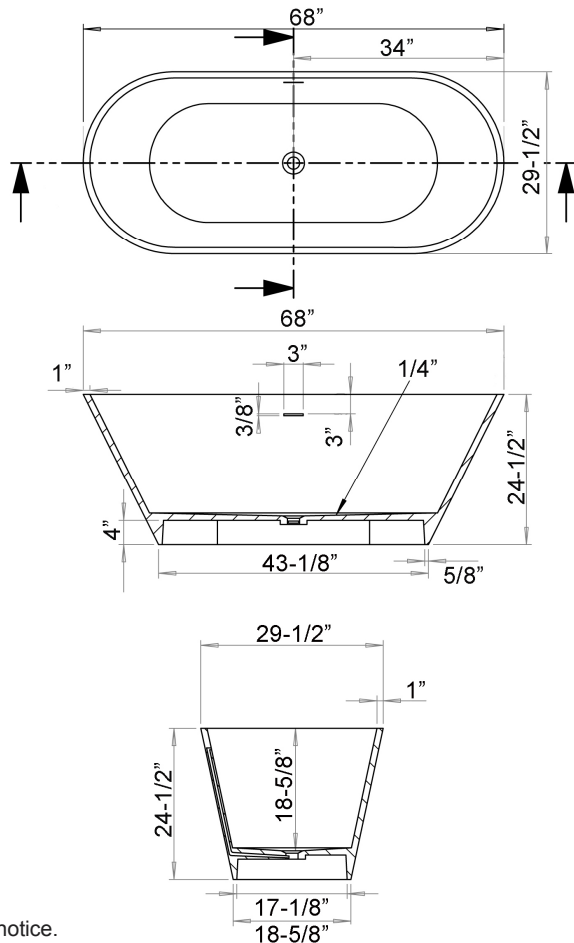

Tub Colors:

WH Matte White
WHGL Gloss White

Dimensions of fixture are nominal and specifications subject to change without notice.